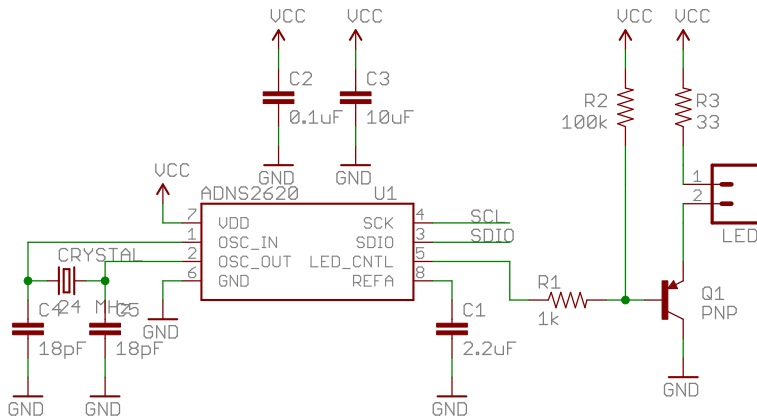

Power

Microcontroller

R. Owens

Mouse Sensor

TITLE: mouse

Document Number:

REV:

Date: 4/4/11 6:43 PM

Sheet: 1/1