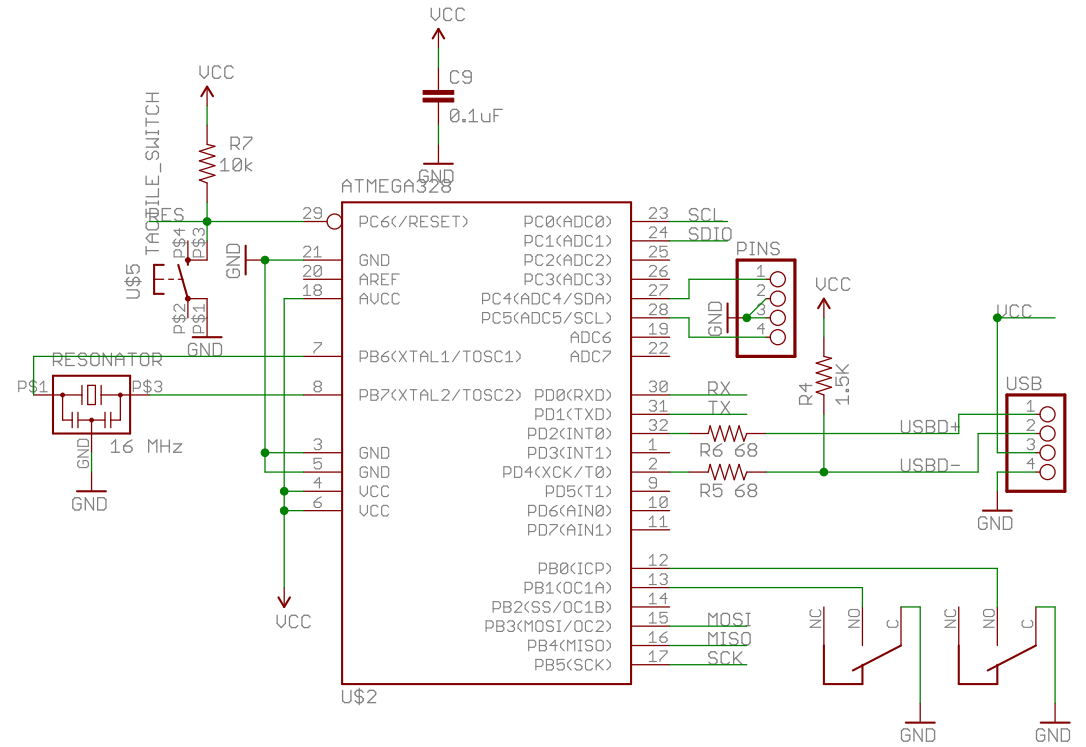

Power

Microcontroller

R. Owens

Mouse Sensor

TITLE: mouse

Document Number:

REV:

Date: 4/4/11 6:43 PM

Sheet: 1/1