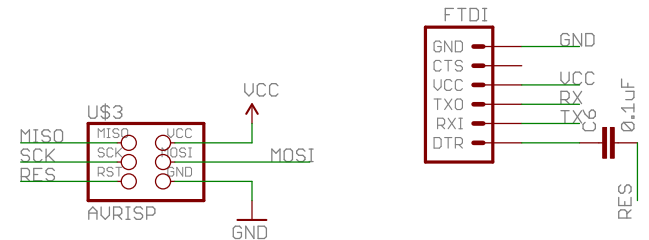

Power

Microcontroller

R. Owens

Mouse Sensor

TITLE: mouse

Document Number:

REV:

Date: 4/4/11 6:43 PM

Sheet: 1/1